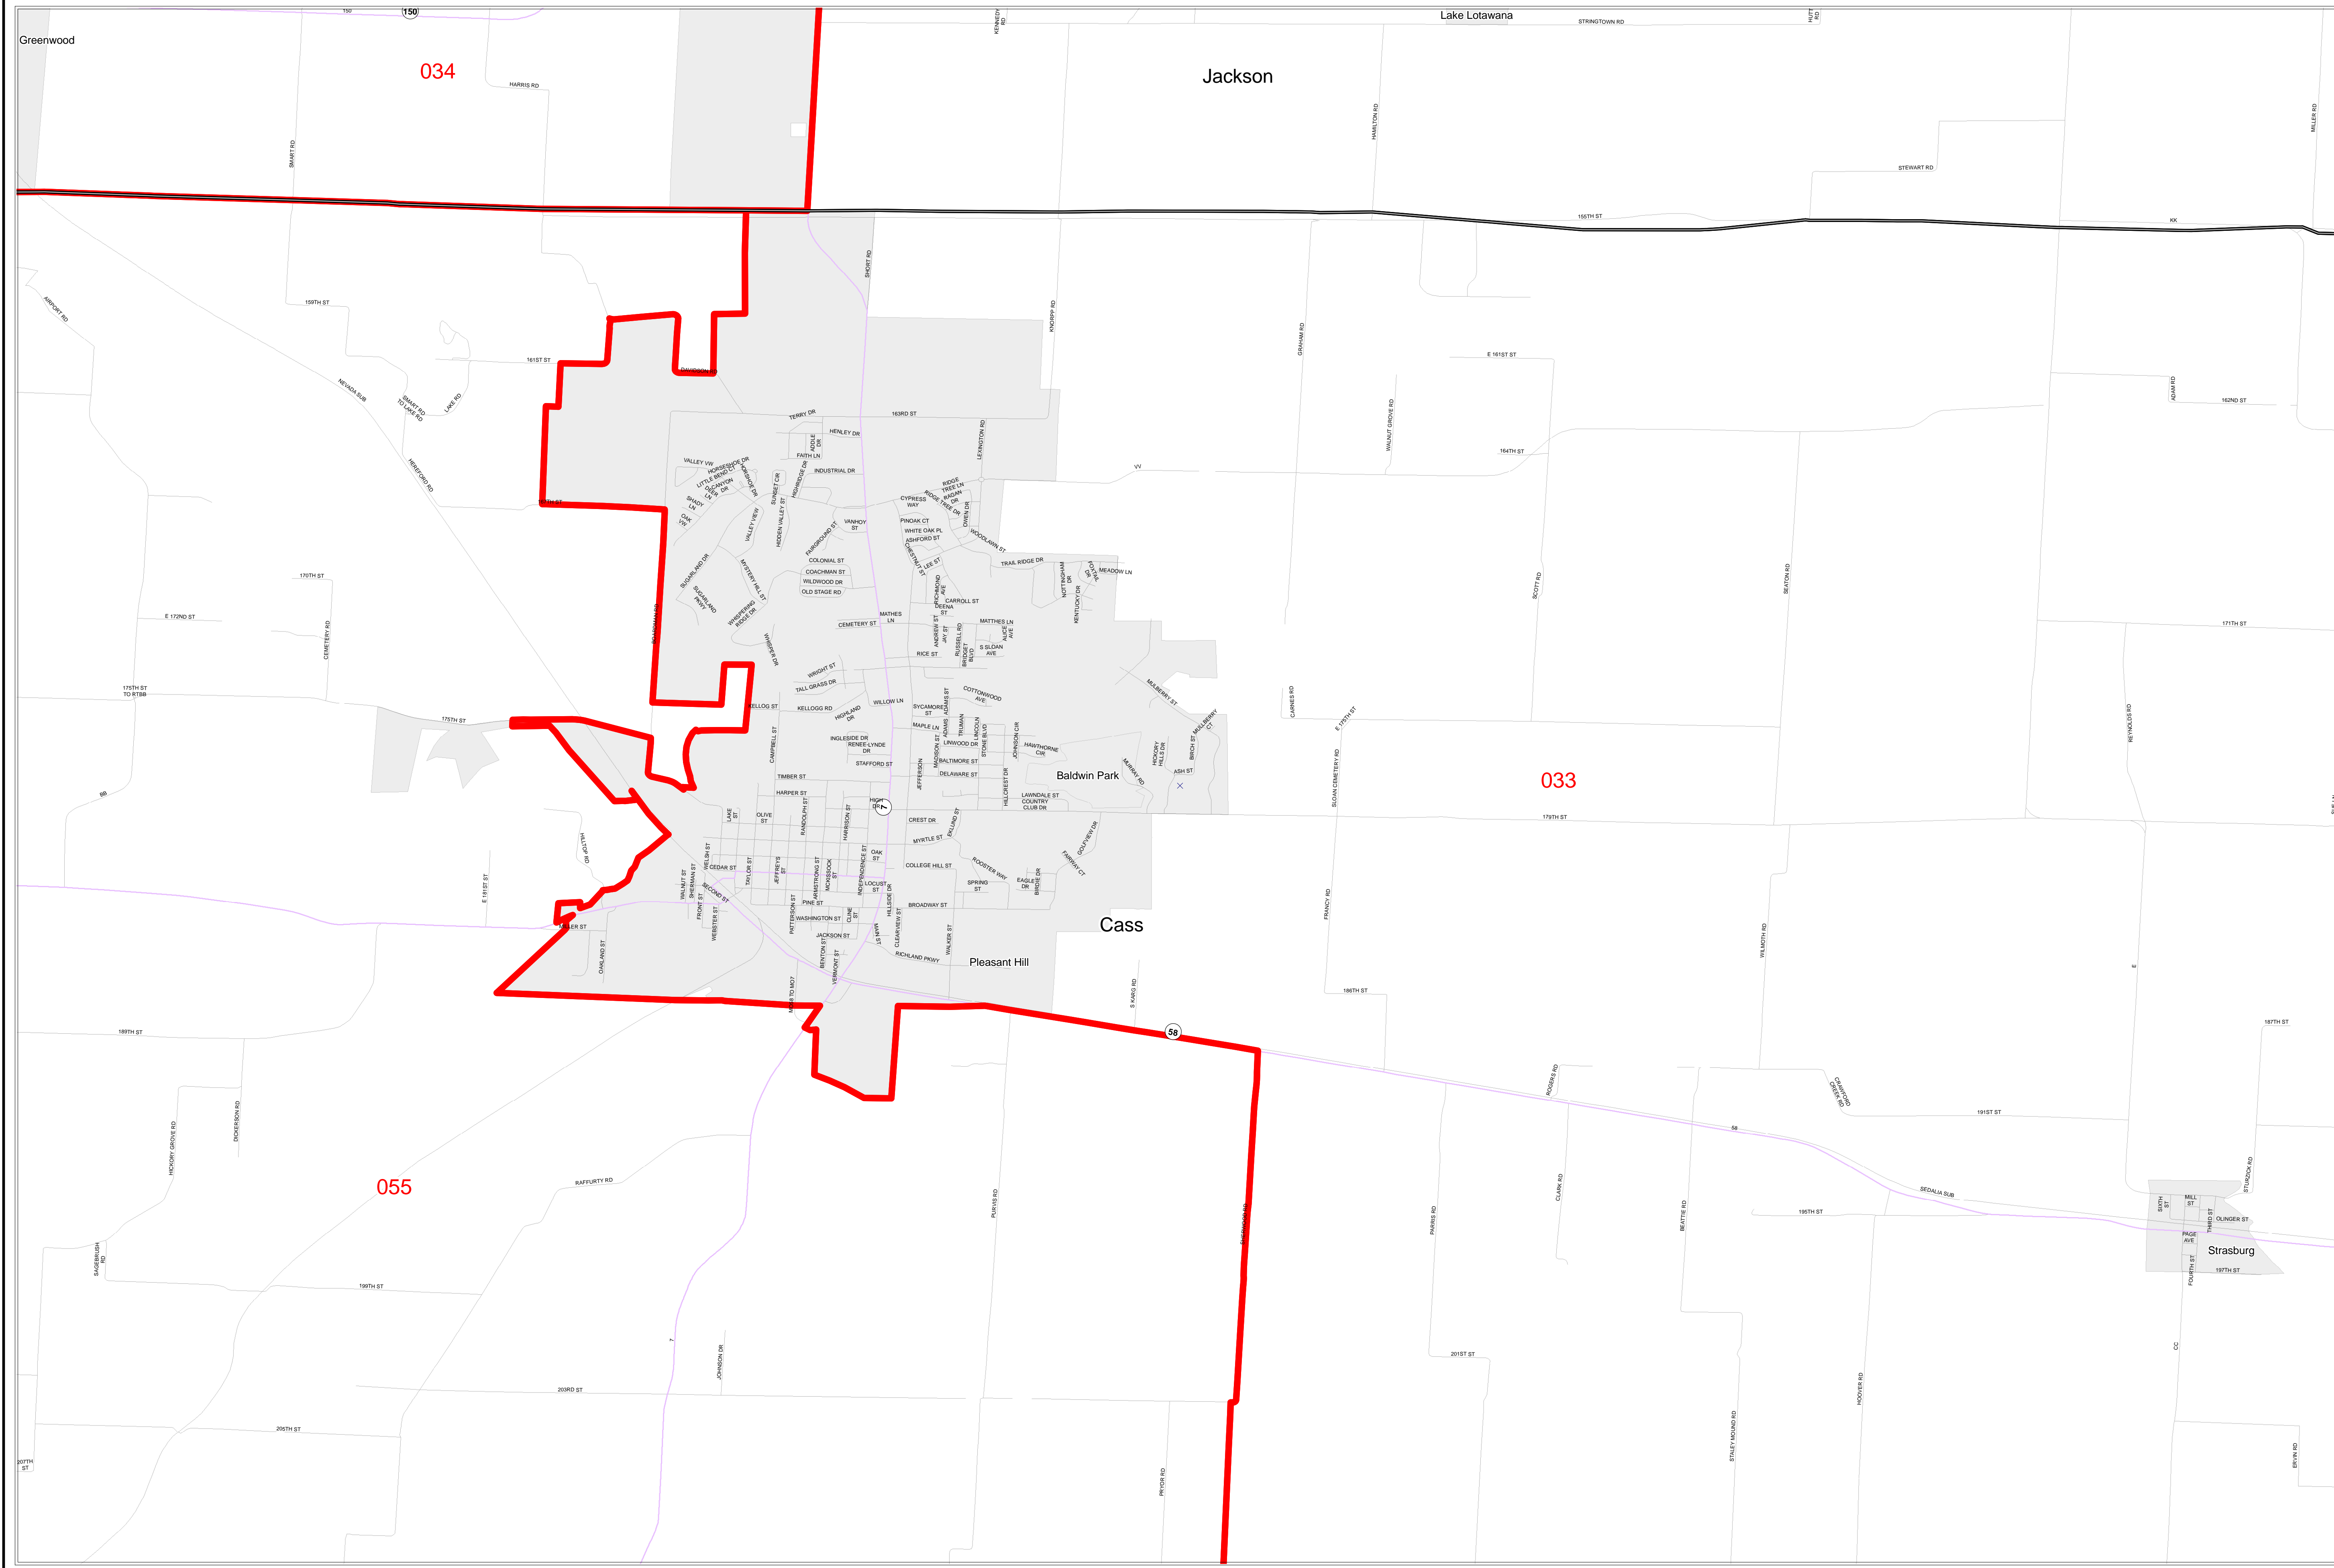

House Apportionment Plan 2011

Missouri Appellate Apportionment Commission