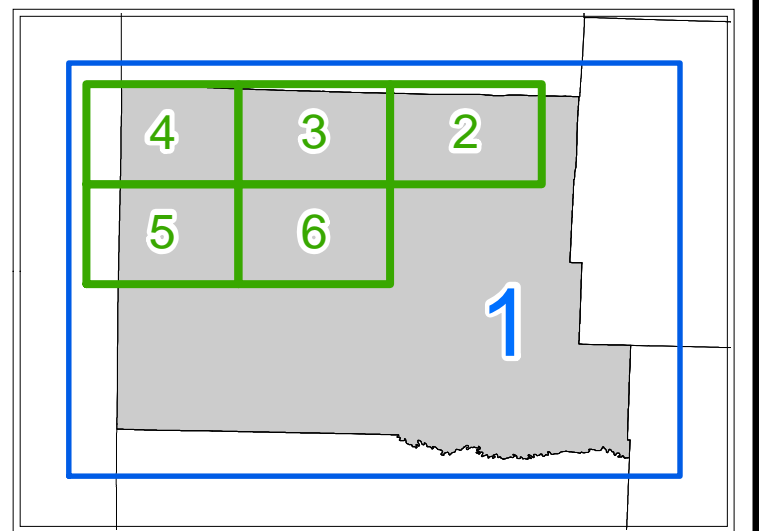

Map Sheet 2 of 6